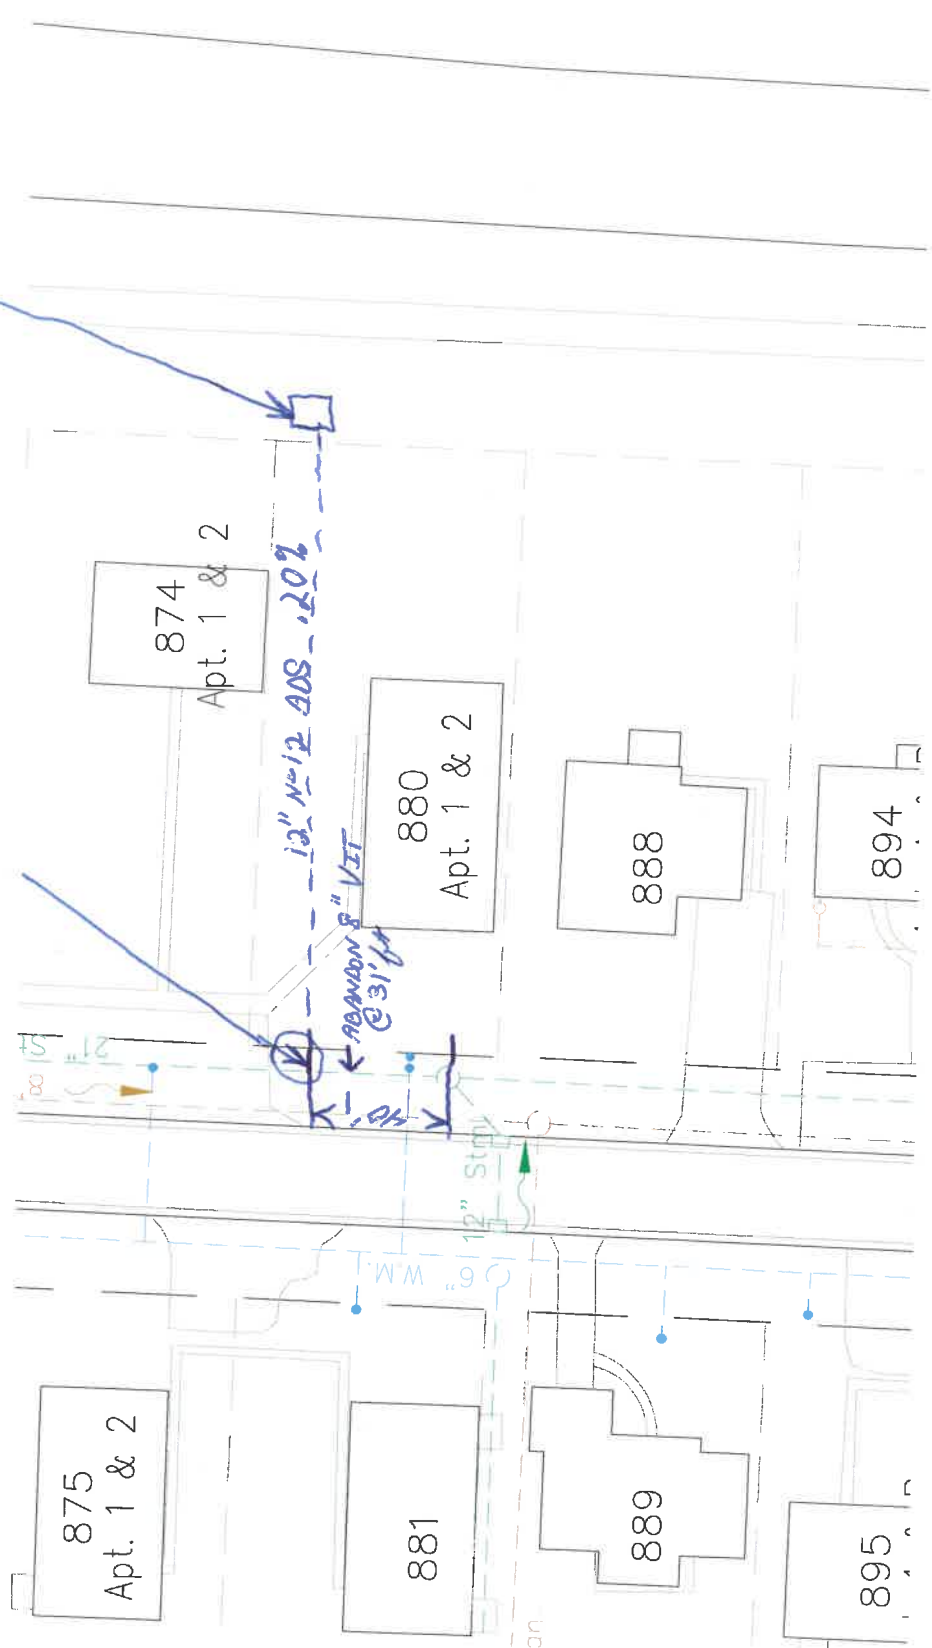

880 Daggett

FAIR GROUNDS TO DAGGETT

12" ADS INSERTA TEE
6' DEEP

CATCH BASIN
ON FAIR GROUNDS.

FARBOUNDS TO DAGGETT

40' NORTH OF MANHOLE
6880 DAGGETT

12" ADS N-12
TASERTA TEE

12" ADS N-12